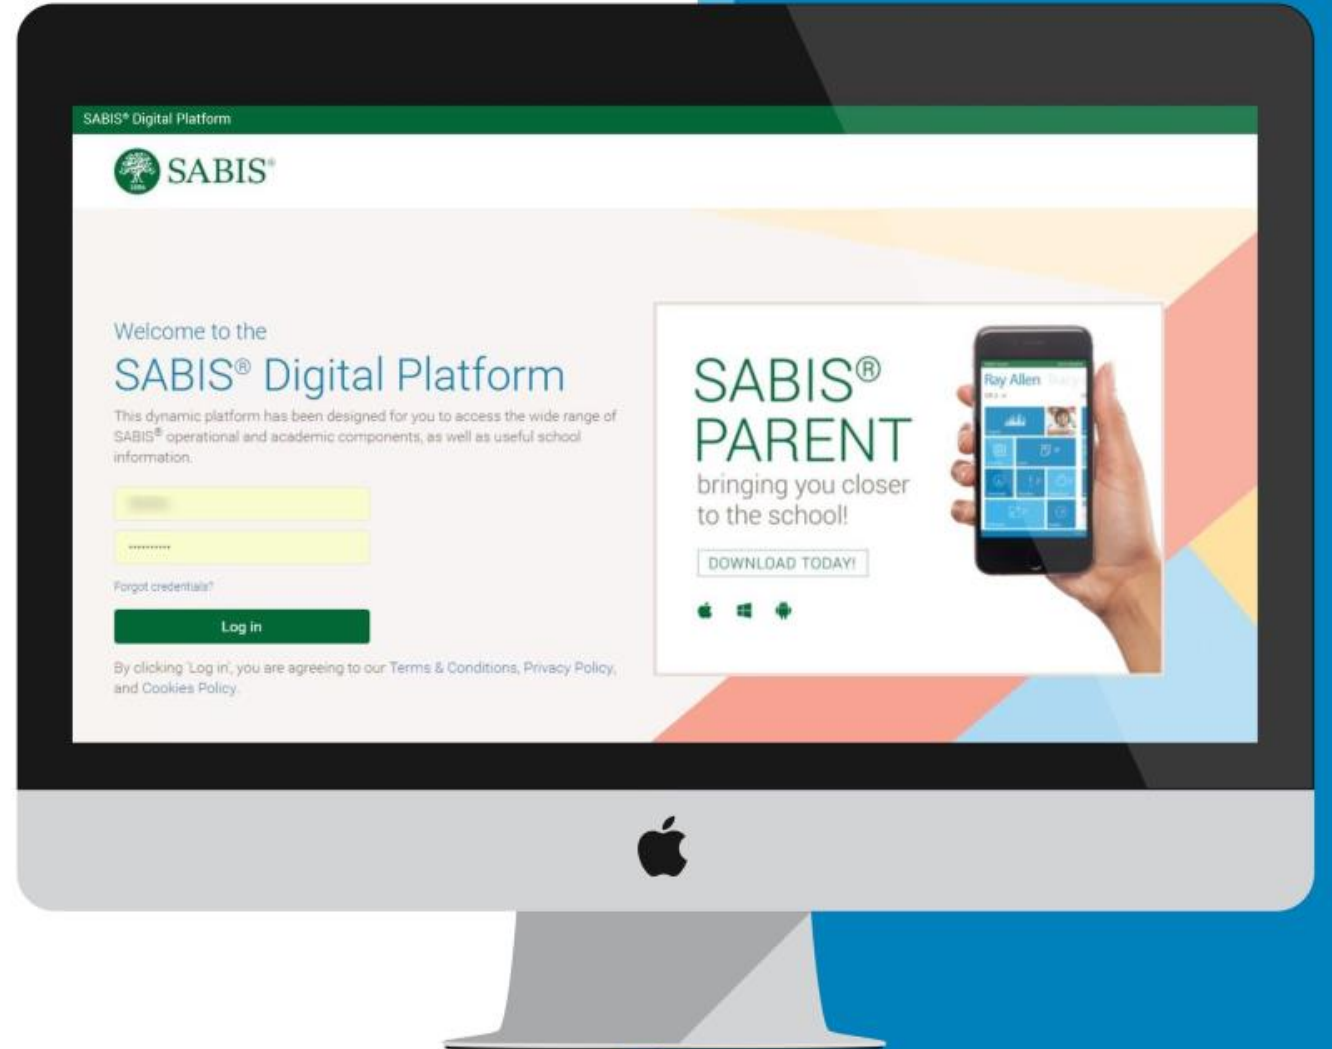

## Logging In

Log into the SABIS®  
*Digital Platform (SDP)* with  
the SDP credentials  
provided by the school.

## Accessing Online Courses

Click on the Student Learning Environment tile to see the courses that you are enrolled in.