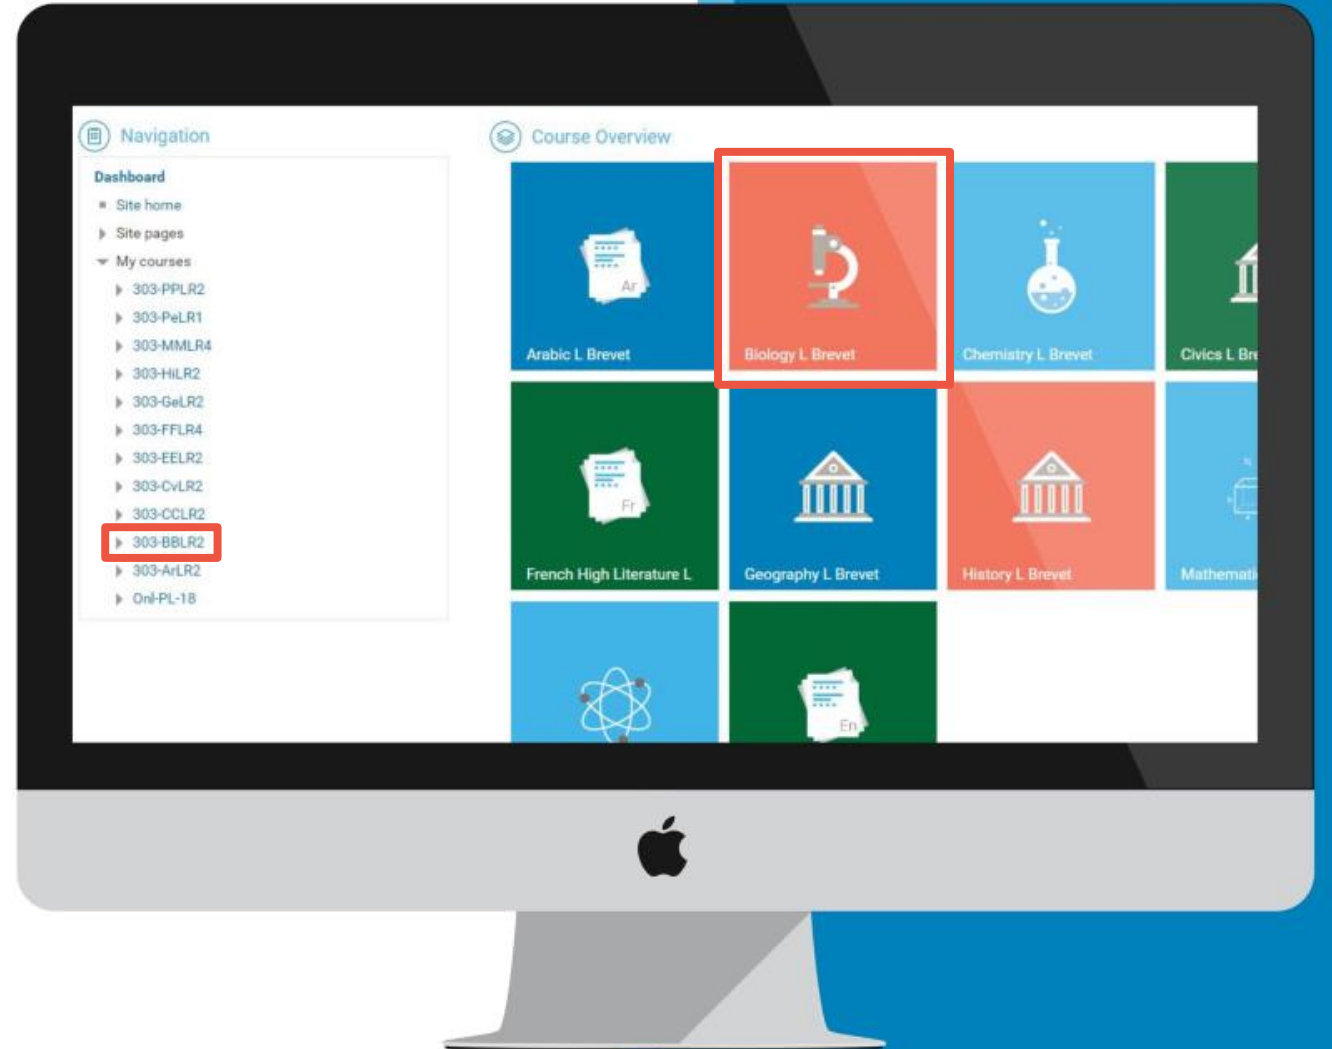

## Logging In

Log into the SABIS®  
*Digital Platform (SDP)* with  
the SDP credentials  
provided by the school.

## Accessing Online Courses

Click on the Student Learning Environment tile to see the courses that you are enrolled in.

# Viewing Online Courses

Enter a course by either clicking on its respective link or tile.