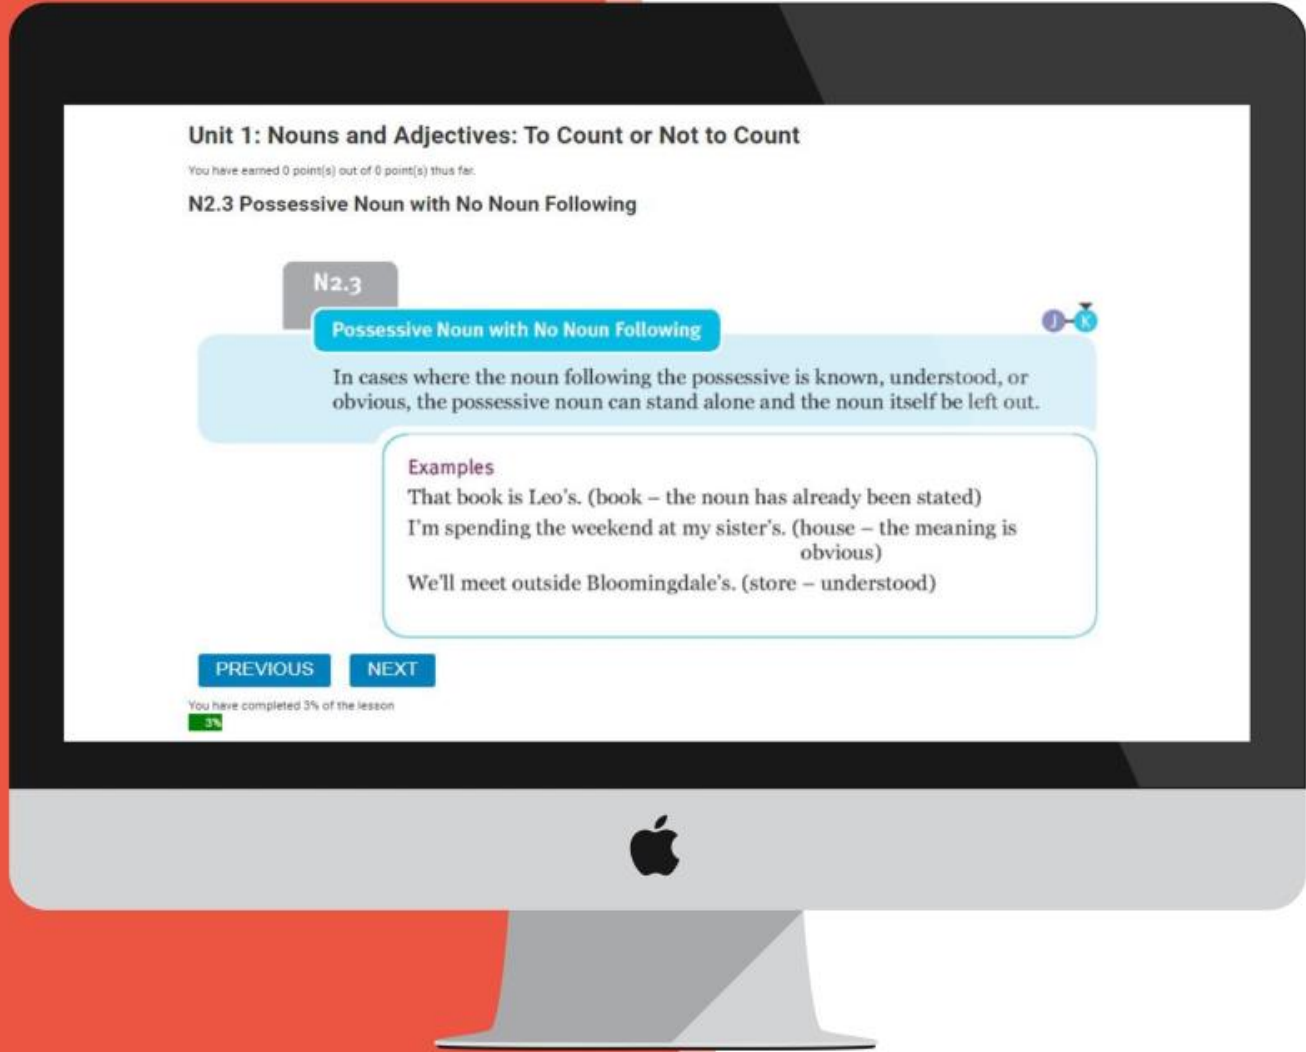

## Logging In

Log into the SABIS®  
*Digital Platform (SDP)* with  
the SDP credentials  
provided by the school.

## Accessing Online Courses

Click on the Student Learning Environment tile to see the courses that you are enrolled in.

# Viewing Online Courses

Enter a course by either clicking on its respective link or tile.